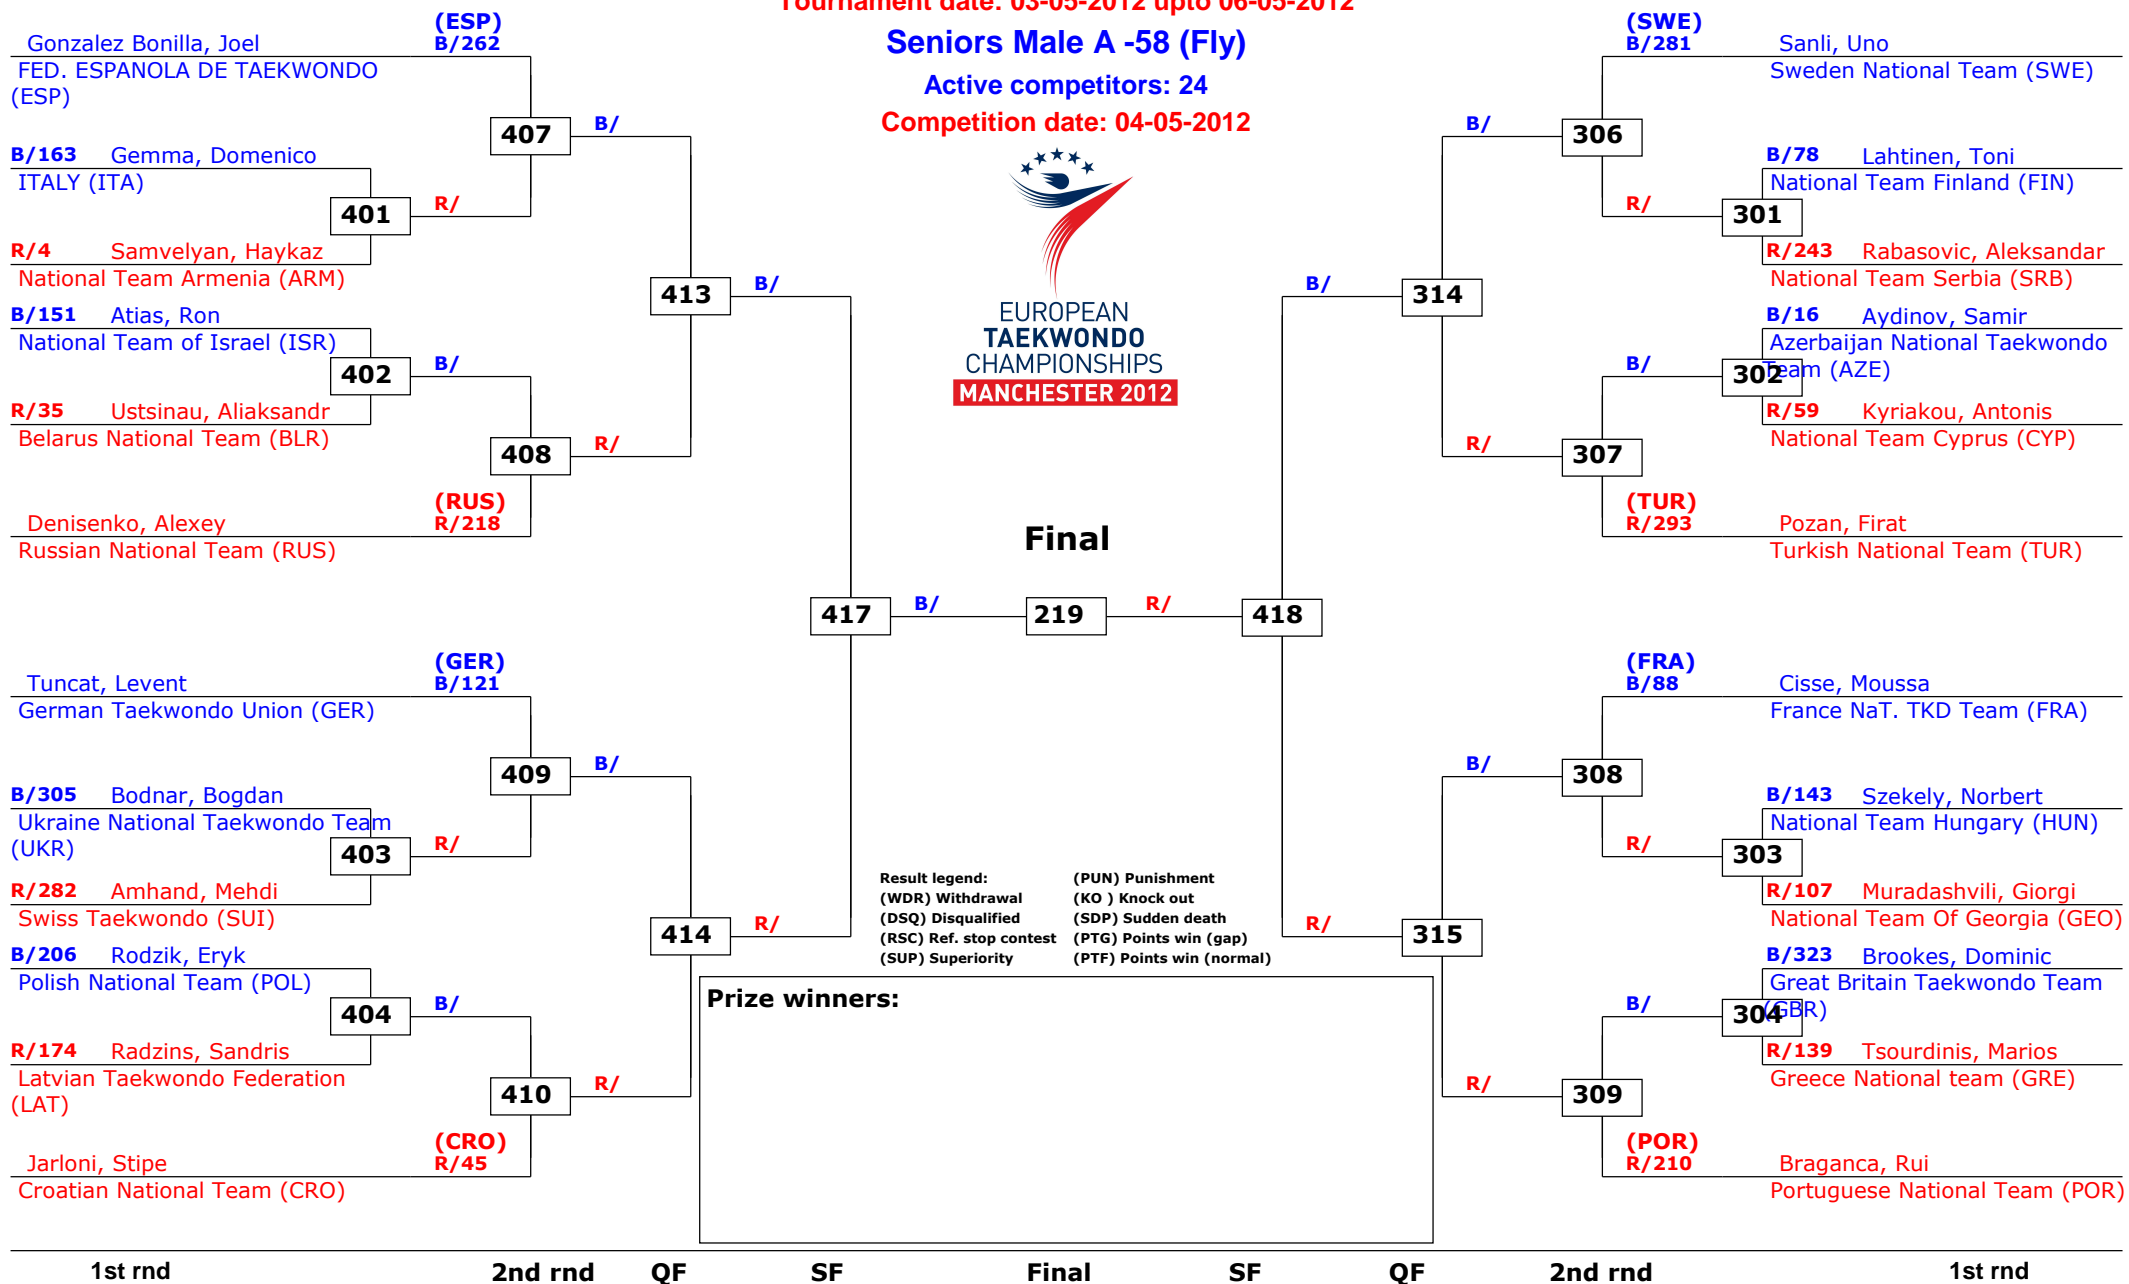

## Seniors Male A -58 (Fly)

Active competitors: 24

Competition date: 04-05-2012

EUROPEAN  
TAEKWONDO  
CHAMPIONSHIPS  
MANCHESTER 2012

**Result legend:**

(WDR) Withdrawal	(PUN) Punishment
(DSQ) Disqualified	(KO ) Knock out
(RSC) Ref. stop contest	(SDP) Sudden death
(SUP) Superiority	(PTG) Points win (gap)
	(PTF) Points win (normal)

**Prize winners:**