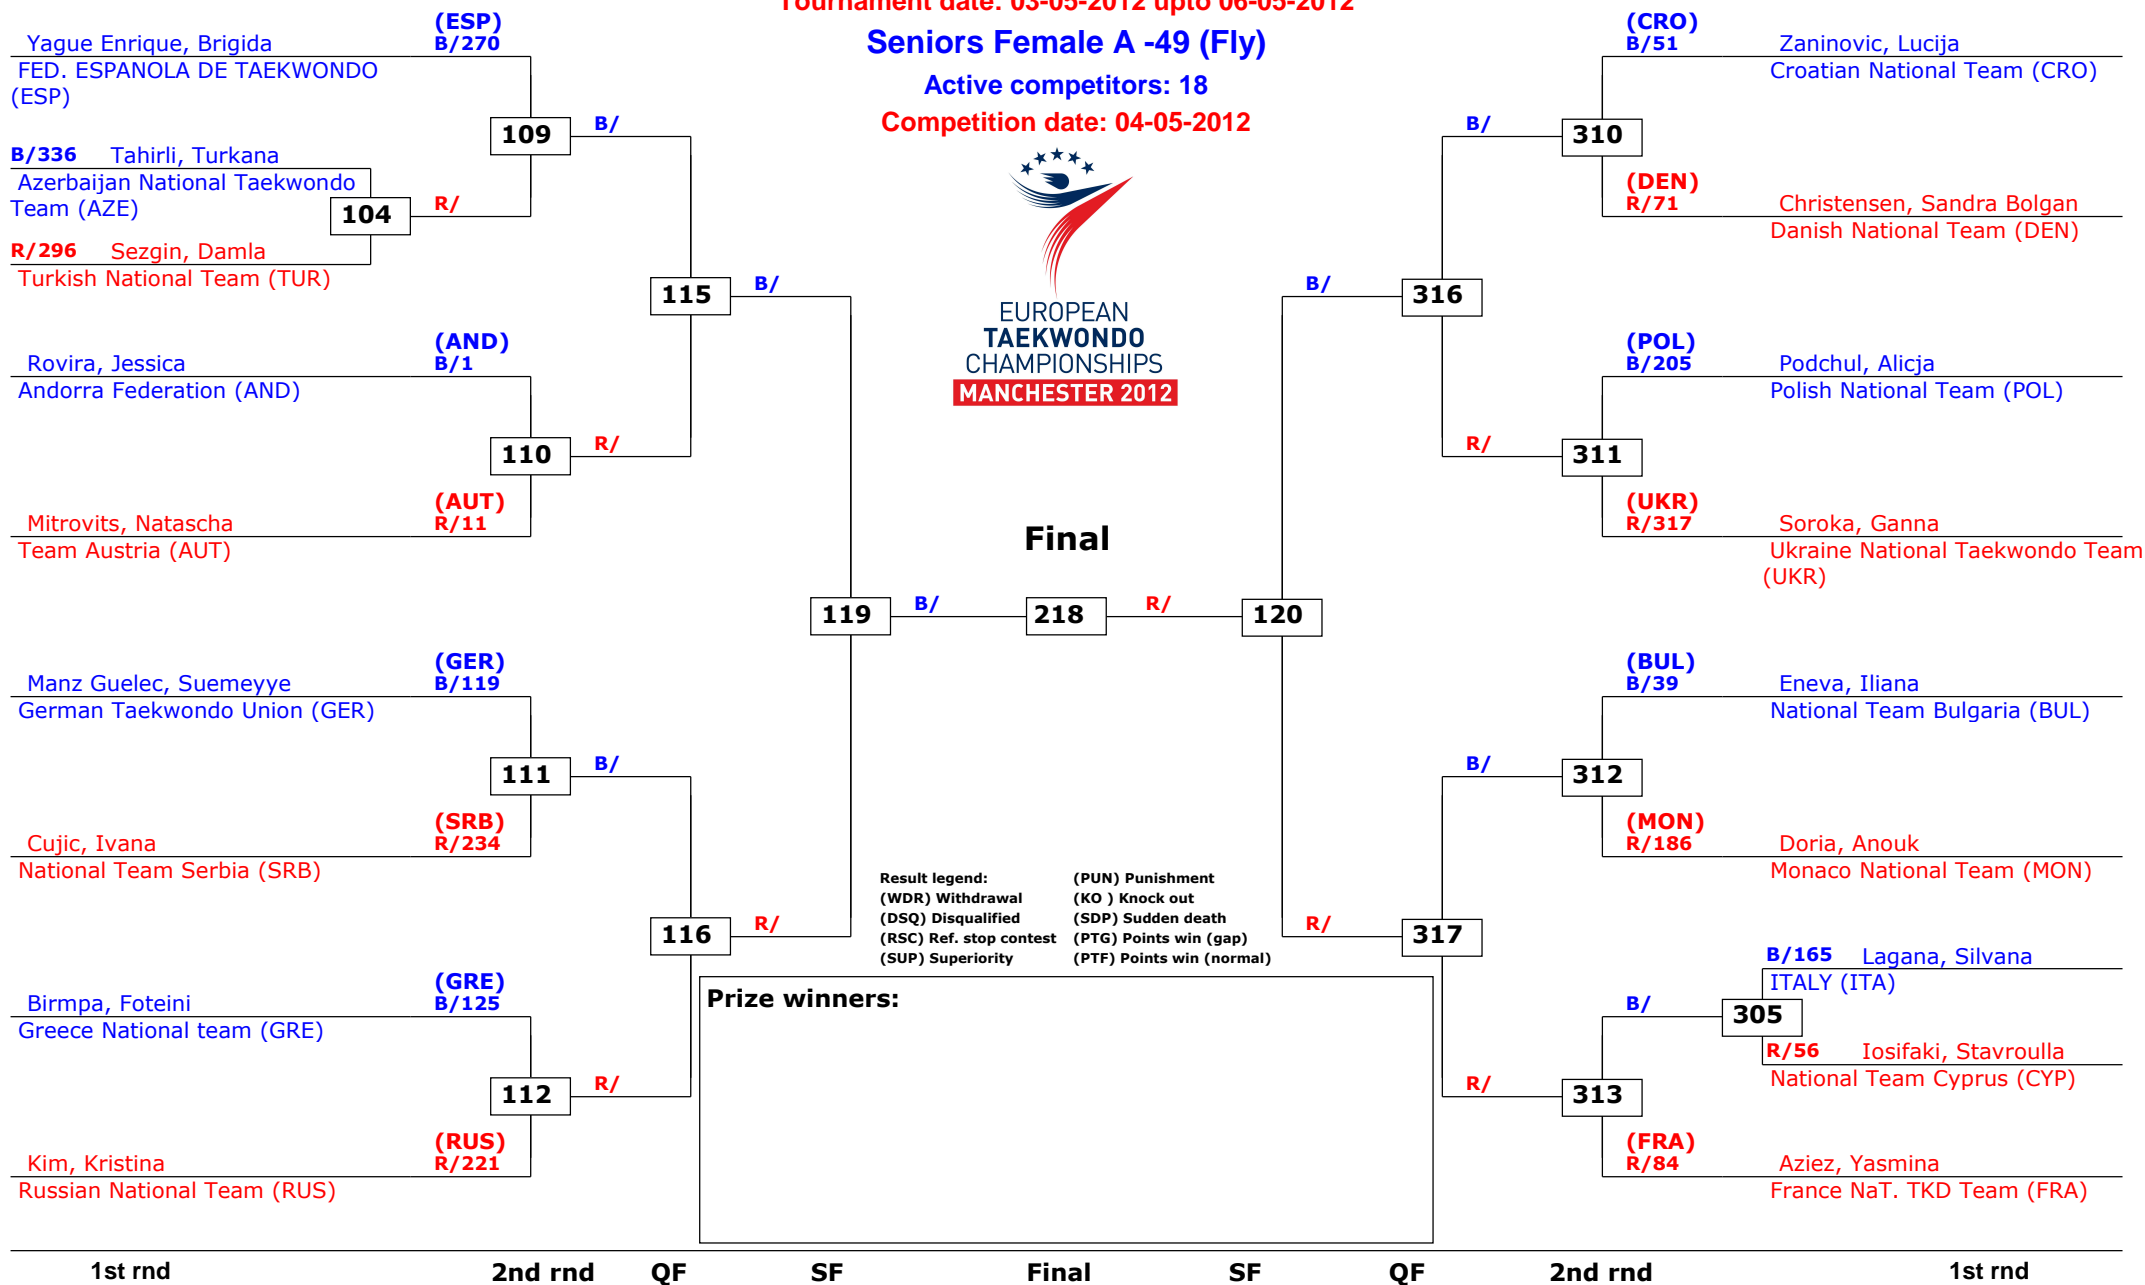

## Seniors Female A -49 (Fly)

Active competitors: 18

Competition date: 04-05-2012

EUROPEAN  
TAEKWONDO  
CHAMPIONSHIPS  
MANCHESTER 2012