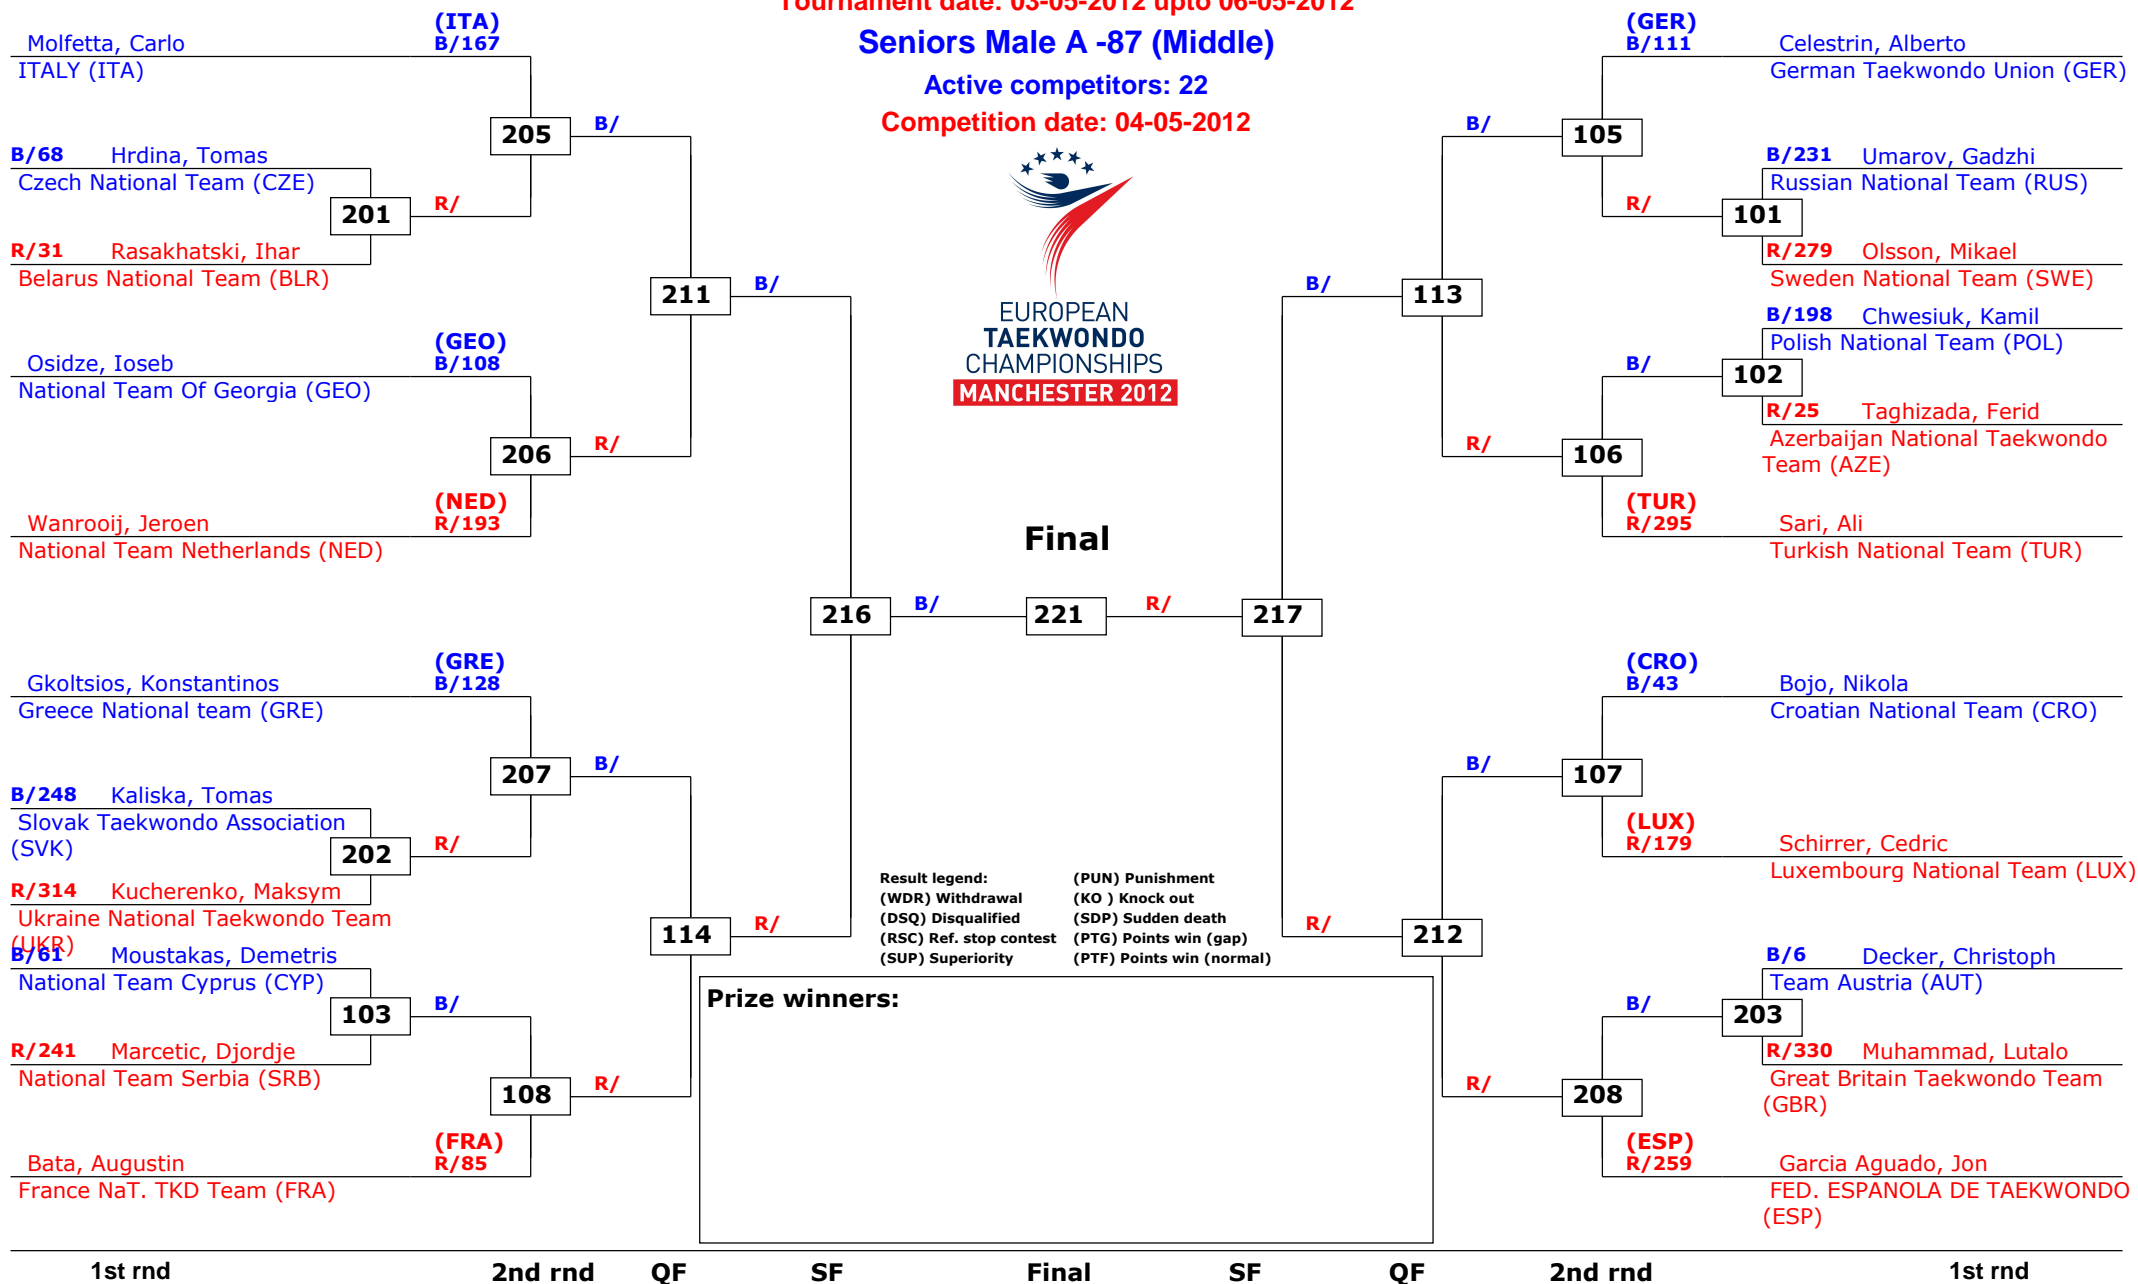

## Seniors Male A -87 (Middle)

Active competitors: 22

Competition date: 04-05-2012

EUROPEAN  
TAEKWONDO  
CHAMPIONSHIPS  
MANCHESTER 2012